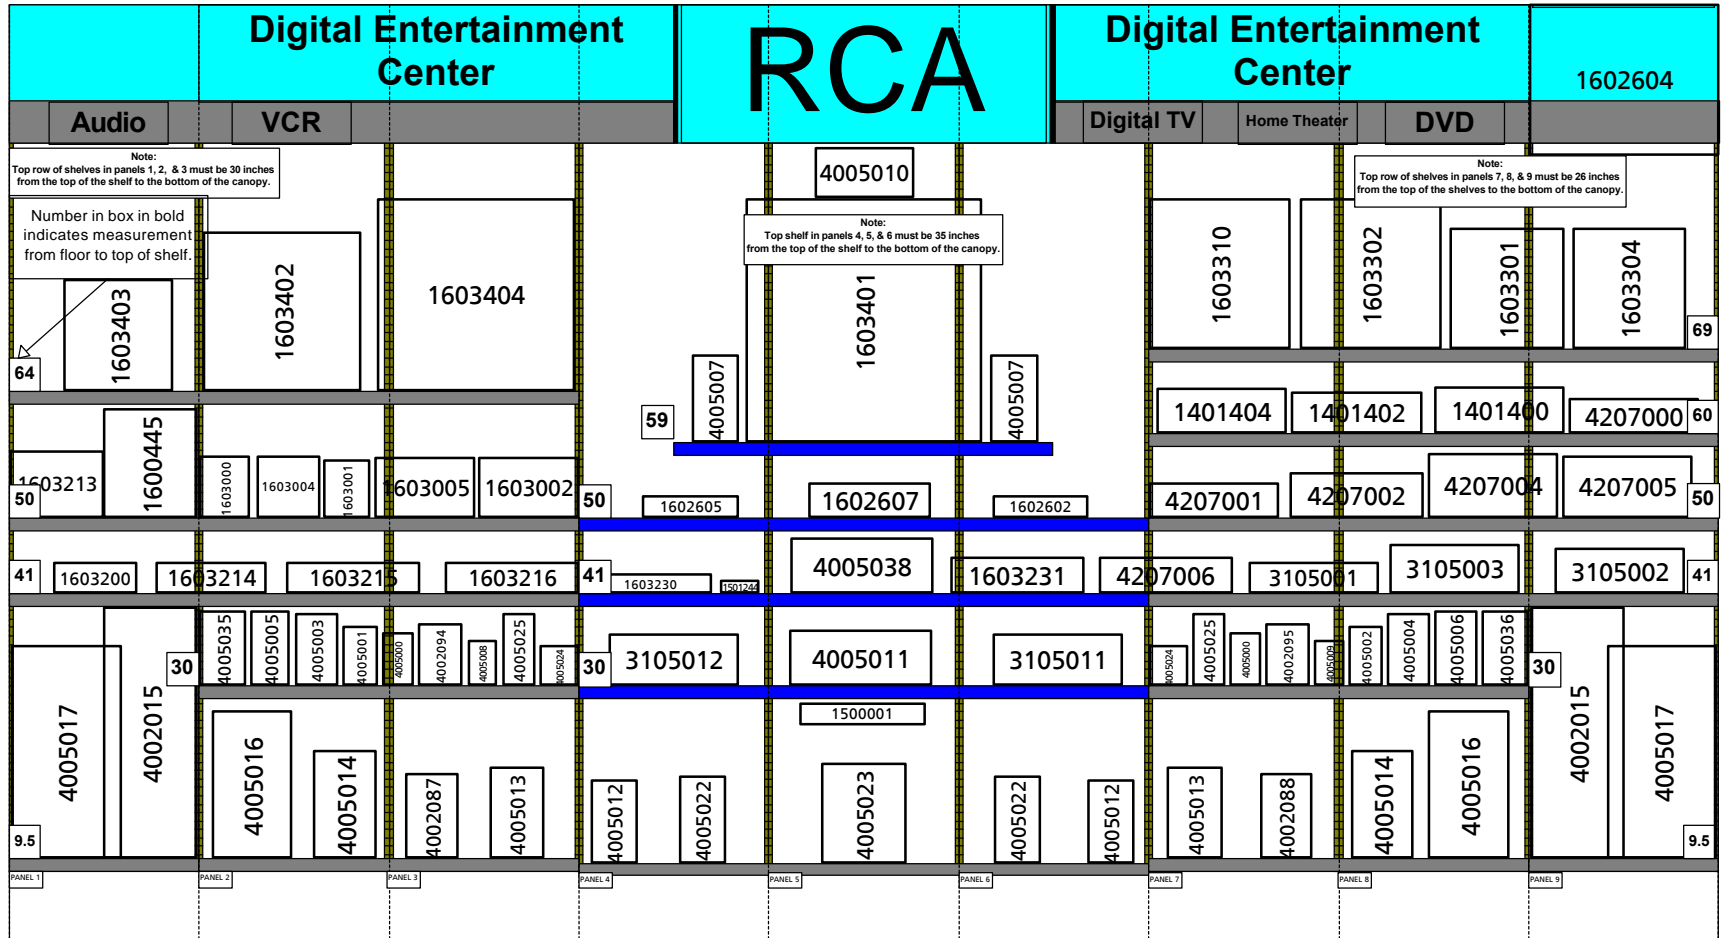

RCA Digital Entertainment Center 18' Option

Revised: 10/15/2001

FaxBack #58100

Phone: (817) 415-0583

RadioShack Store Display

Merchandise Planogram - 2 Dimensional View With Pictures

RCA Digital Entertainment Center 18' Option

Revised: 10/15/2001

FaxBack #58100

Phone: (817) 415-0583

RadioShack Store Display

Merchandise Planogram - 2 Dimensional View

RCA Digital Entertainment Center 18' Option

Revised: 10/15/2001

FaxBack #58100

RadioShack Store Display

Merchandise Planogram - Product Report