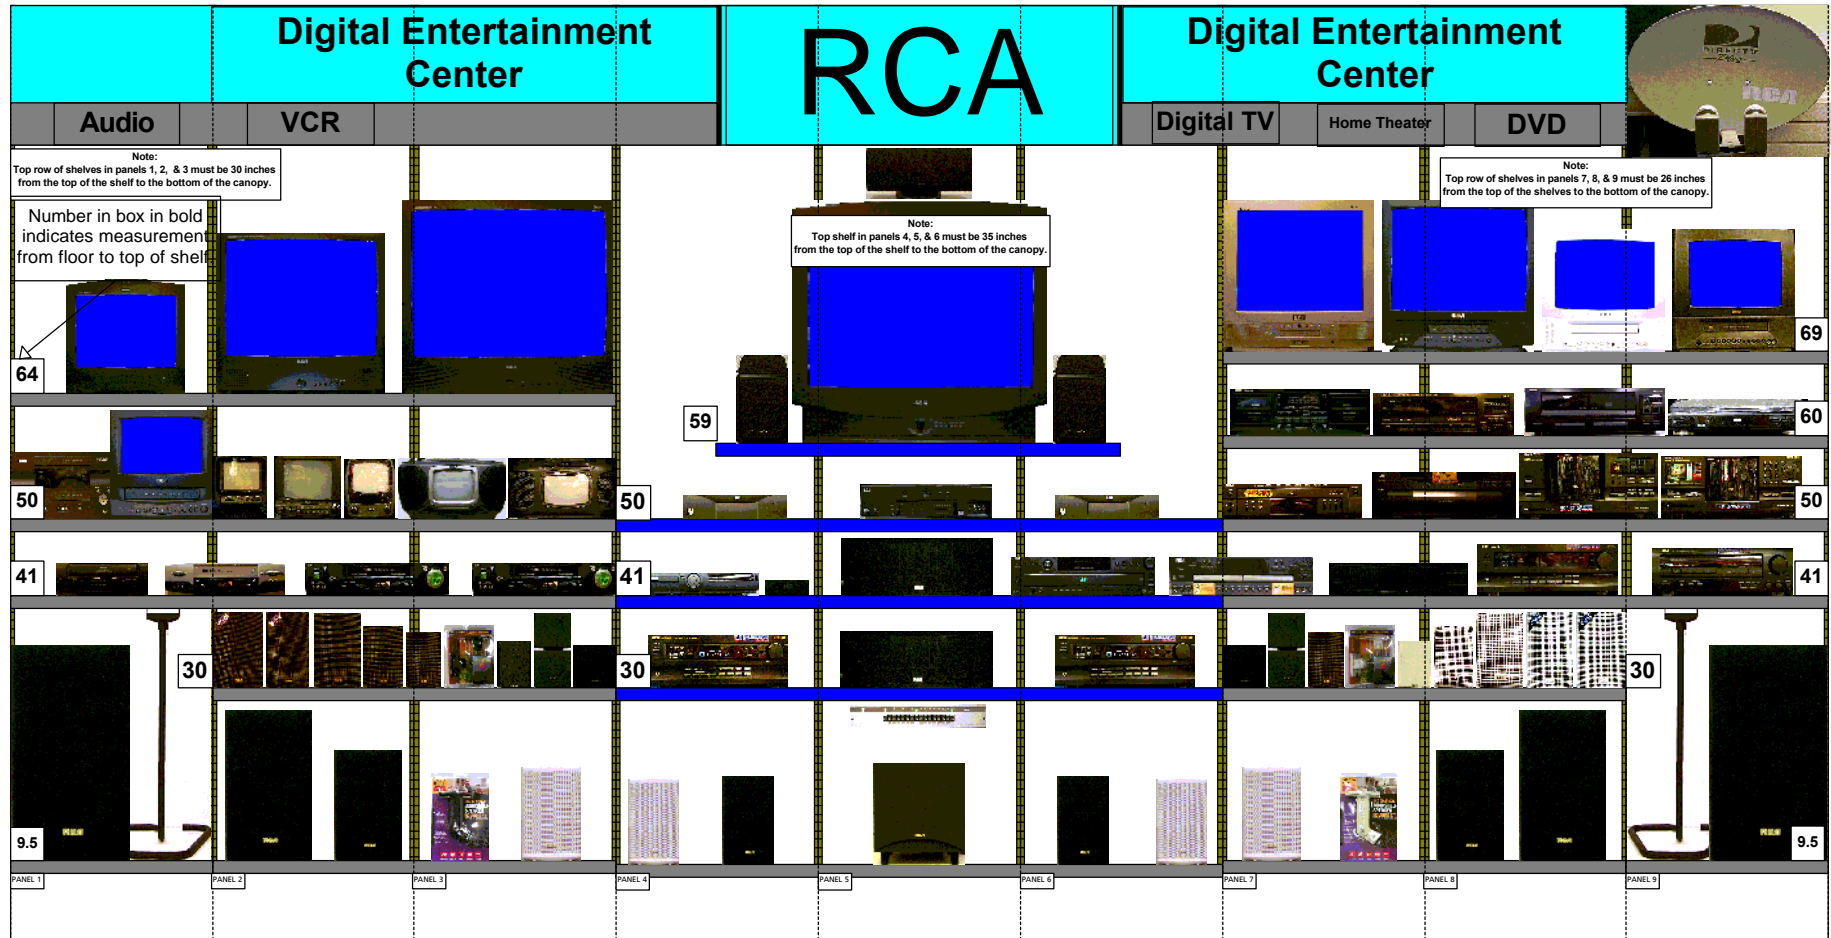

RCA Digital Entertainment Center 18' Option

Revised: 10/15/2001

FaxBack #58100

Phone: (817) 415-0583

RadioShack Store Display

Merchandise Planogram - 2 Dimensional View With Pictures

RCA Digital Entertainment Center 18' Option

Revised: 10/15/2001

FaxBack #58100

Phone: (817) 415-0583

RadioShack Store Display

Merchandise Planogram - 2 Dimensional View

RCA Digital Entertainment Center 18' Option

Revised: 10/15/2001

FaxBack #58100

RadioShack Store Display

Merchandise Planogram - Product Report